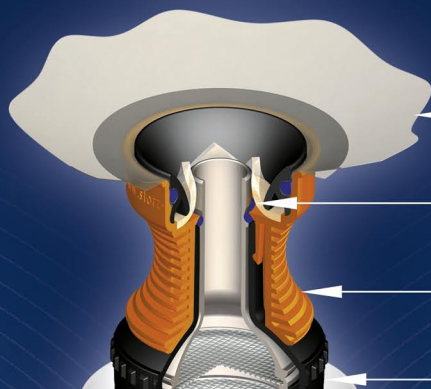

Schematic view of the

Volcano[®]

DIGIT

in combination with

EASY VALVE

EASY VALVE (closed)
with mouthpiece

Mouthpiece

EASY VALVE (opened)
with filling chamber

Balloon jacket

Diaphragm

Valve

Filling chamber

VOLCANO DIGIT
hot air generator

Heating block

Temperature sensor

Insulation